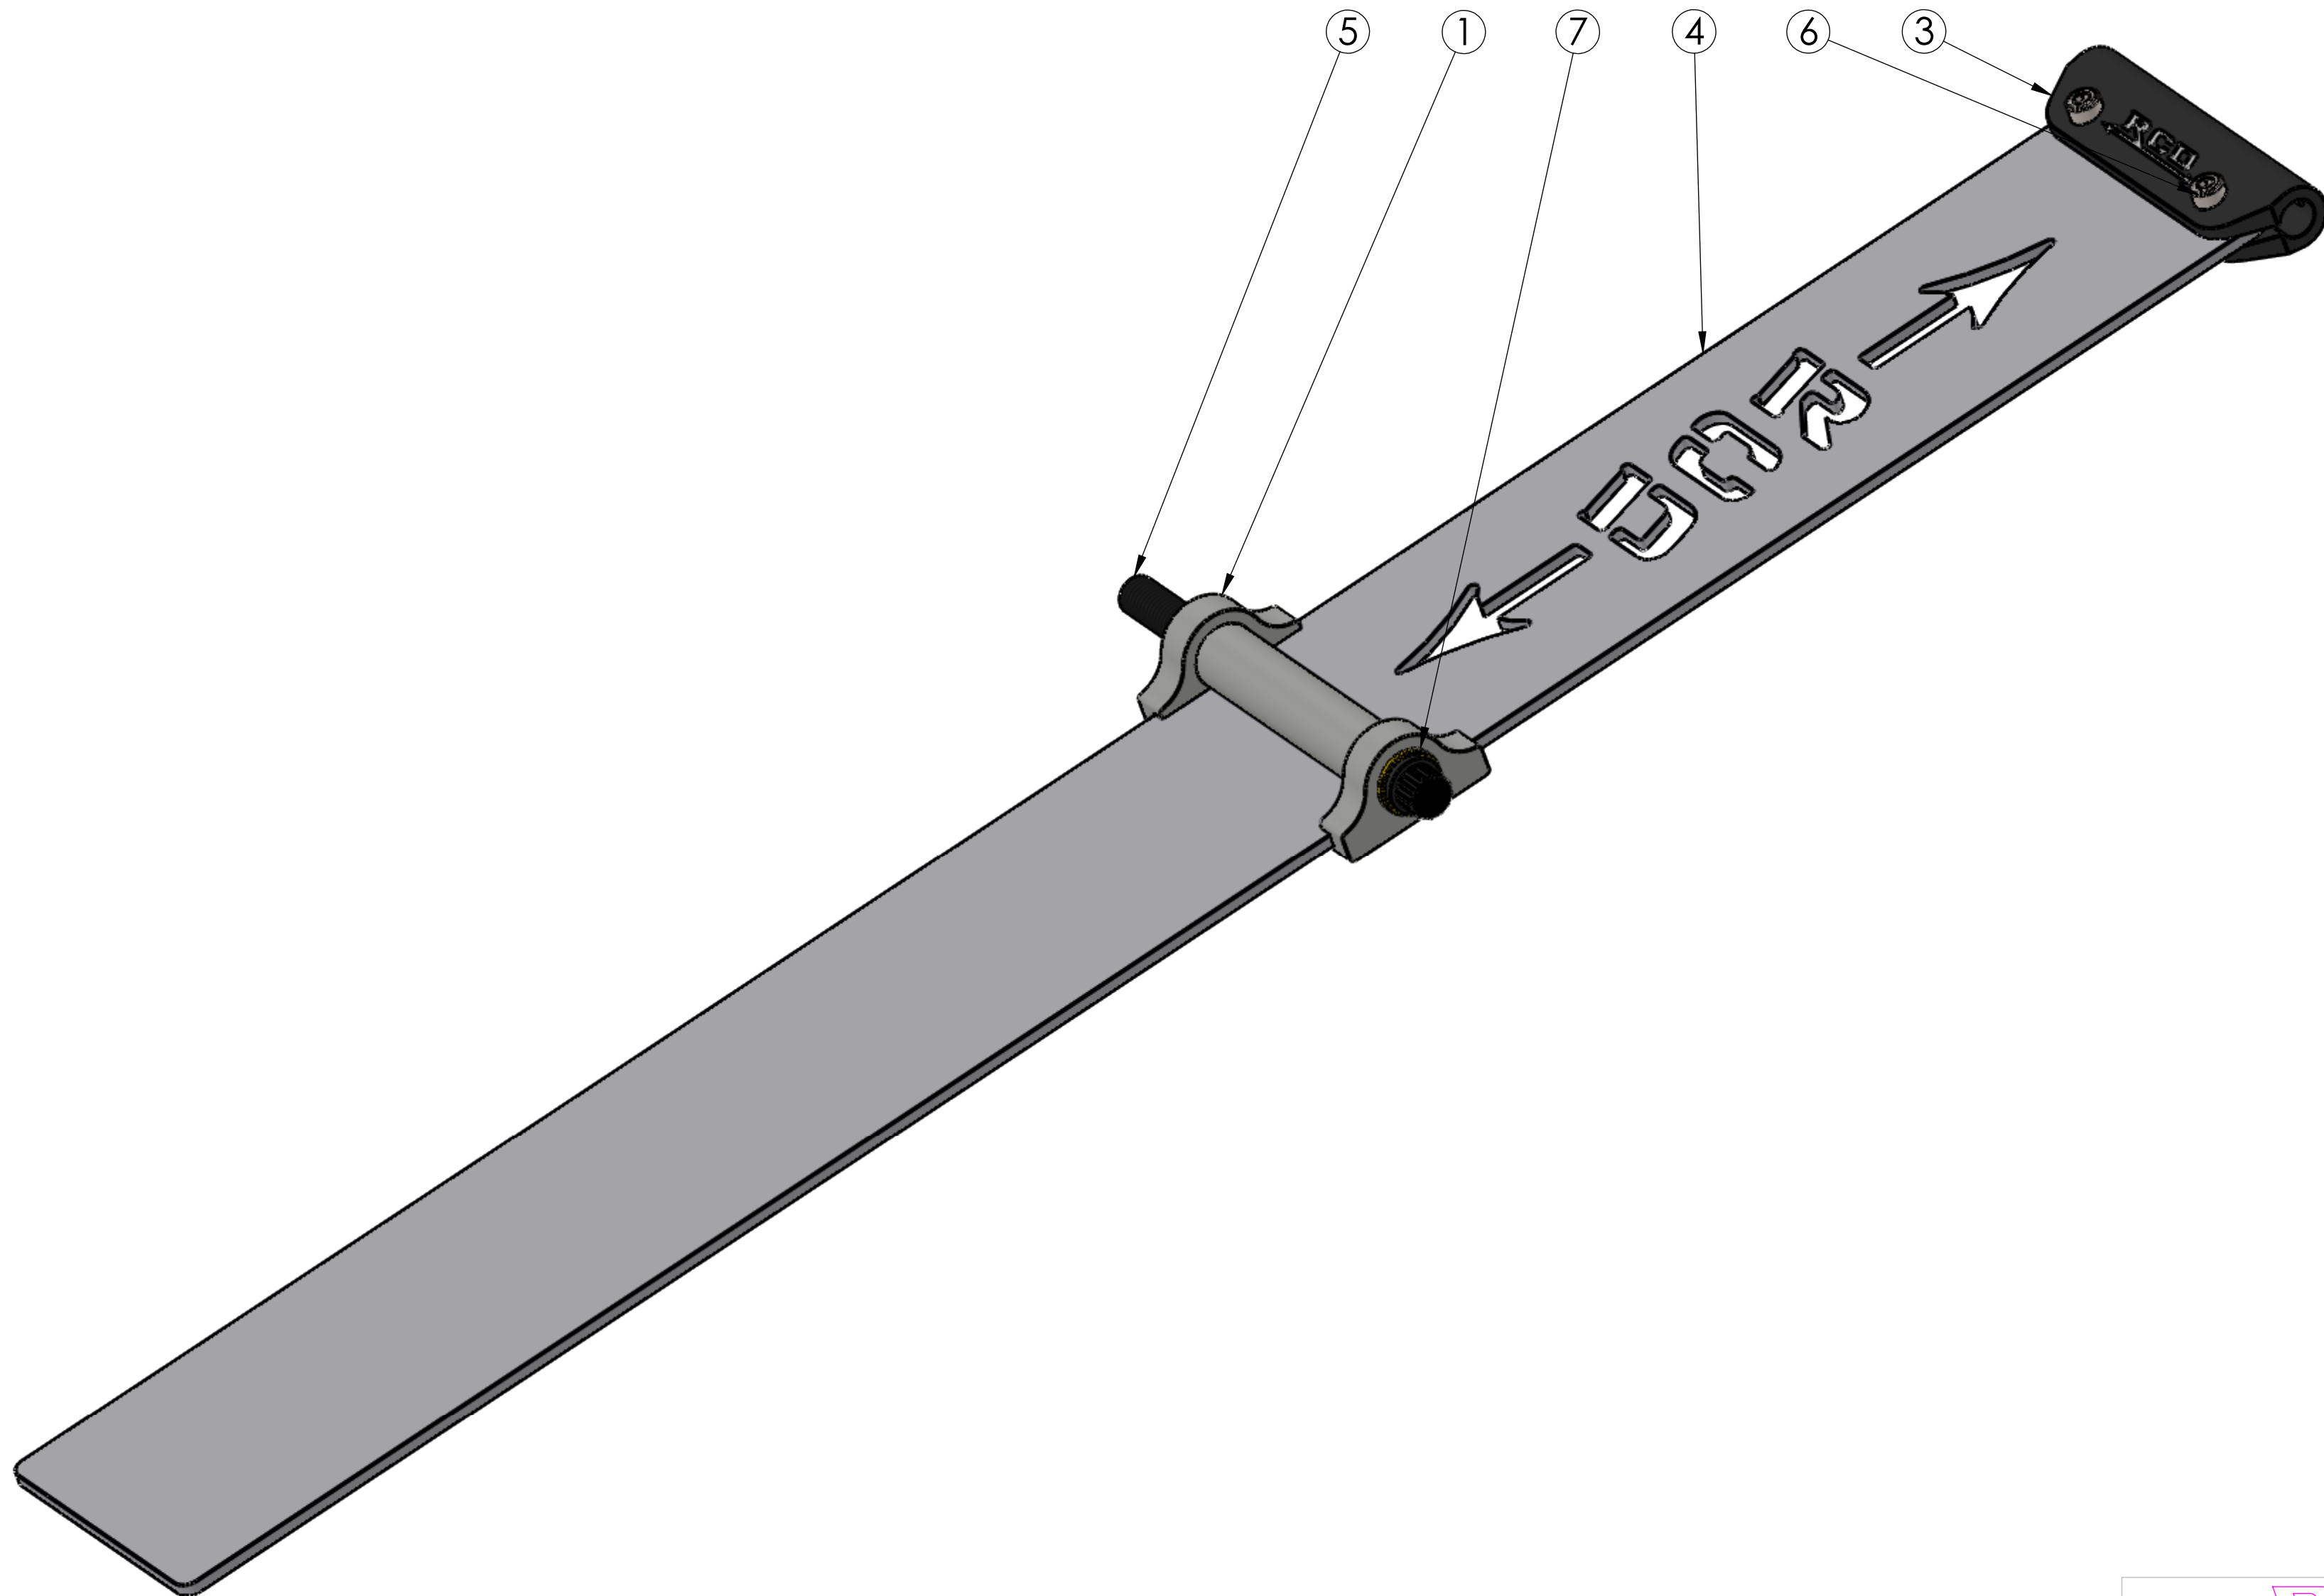

ITEM	PART NO.	DESCRIPTION	QTY.
1	103507-20	SIDE FENCE BELT GUARD	2
2	103507-22	SPACER W-FLAT BELT GUARD	1
3	103507-30	BELT GUARD PINCHER STD W-NARROW SLOT	1
4	103507-27	BELT GUARD 24 INCH LONG	1
5	358037-76	3/8-16 X 4.75 12PT	1
6	357310-07	SHCS 10-32 x .4375	2
7	352503-06	3/8 AN WASHER	1

Belt Guard Middle Support Kit W-clip 24inch Guard Right Side